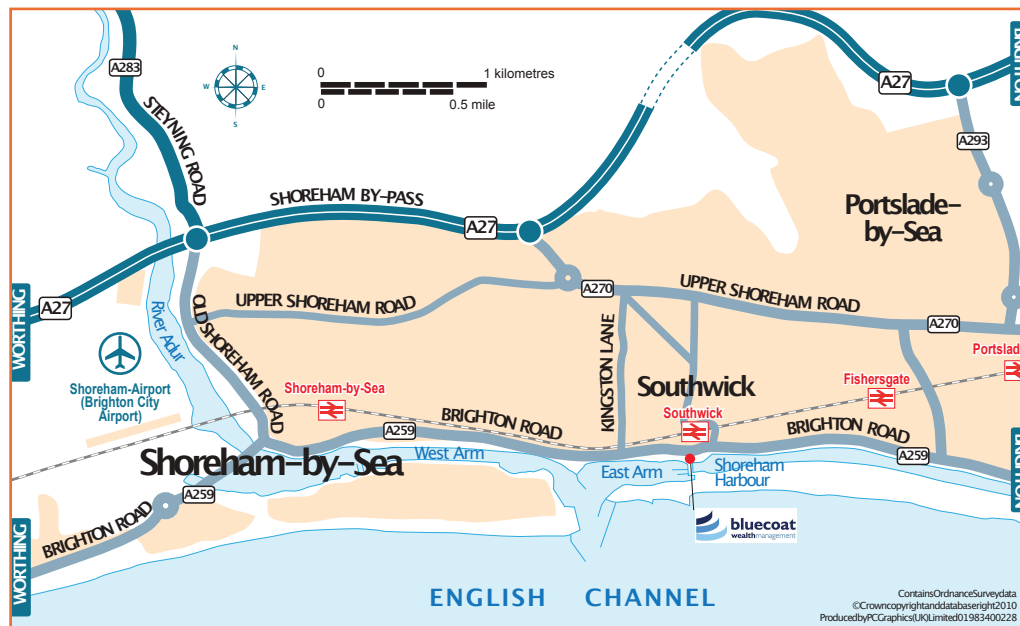

How to find Bluecoat Wealth Management

bluecoat
wealthmanagement

Bluecoat Wealth Management

Bluecoat Wealth Management.

11, Lady Bee Enterprise Centre, Albion Street, Southwick, Brighton, East Sussex.

BN42 4BW.

United Kingdom.

T: 01273 839 544

info@bluecoatwm.com

www.bluecoatwm.com

By Car from London/the North

- Head south on A23
- Take A27 west (signposted Worthing)
- After 2.5 miles, take slip road for A293 (signposted Shoreham)
- Turn left at the roundabout
- Then go straight over two roundabouts
- At traffic lights turn right onto A270 (signposted Shoreham Harbour)
- At next traffic lights turn left onto A293 (signposted Shoreham Harbour)
- In 0.6 miles, go straight over three roundabouts
- At traffic lights turn right onto A259
- After 1.1 miles, turn left at Shoreham Port Nautilus House also signposted on wall as Carrats Café.
- Proceed straight on to Lady Bee Enterprise Centre signposted ADUR DRY DOCK & continue along that road which sweeps left & continue till the end.

By Car from the West

- Head east on A27
- Take A270 (signposted Southwick and Shoreham)
- At roundabout, take second exit (signposted Brighton and Southwick)
- After 200 metres turn right at traffic lights, into Kingston Lane
- After 0.7 miles turn left at traffic lights
- After 0.25 miles, turn right at Shoreham Port Nautilus House also signposted on wall as Carrats Café.
- Proceed straight on to Lady Bee Enterprise Centre signposted ADUR DRY DOCK & continue along that road which sweeps left & continue till the end.

By Taxi

Taxi Link is the closest taxi rank to Lady Bee Enterprise Centre
T: 01273 595959 or 01903 595959